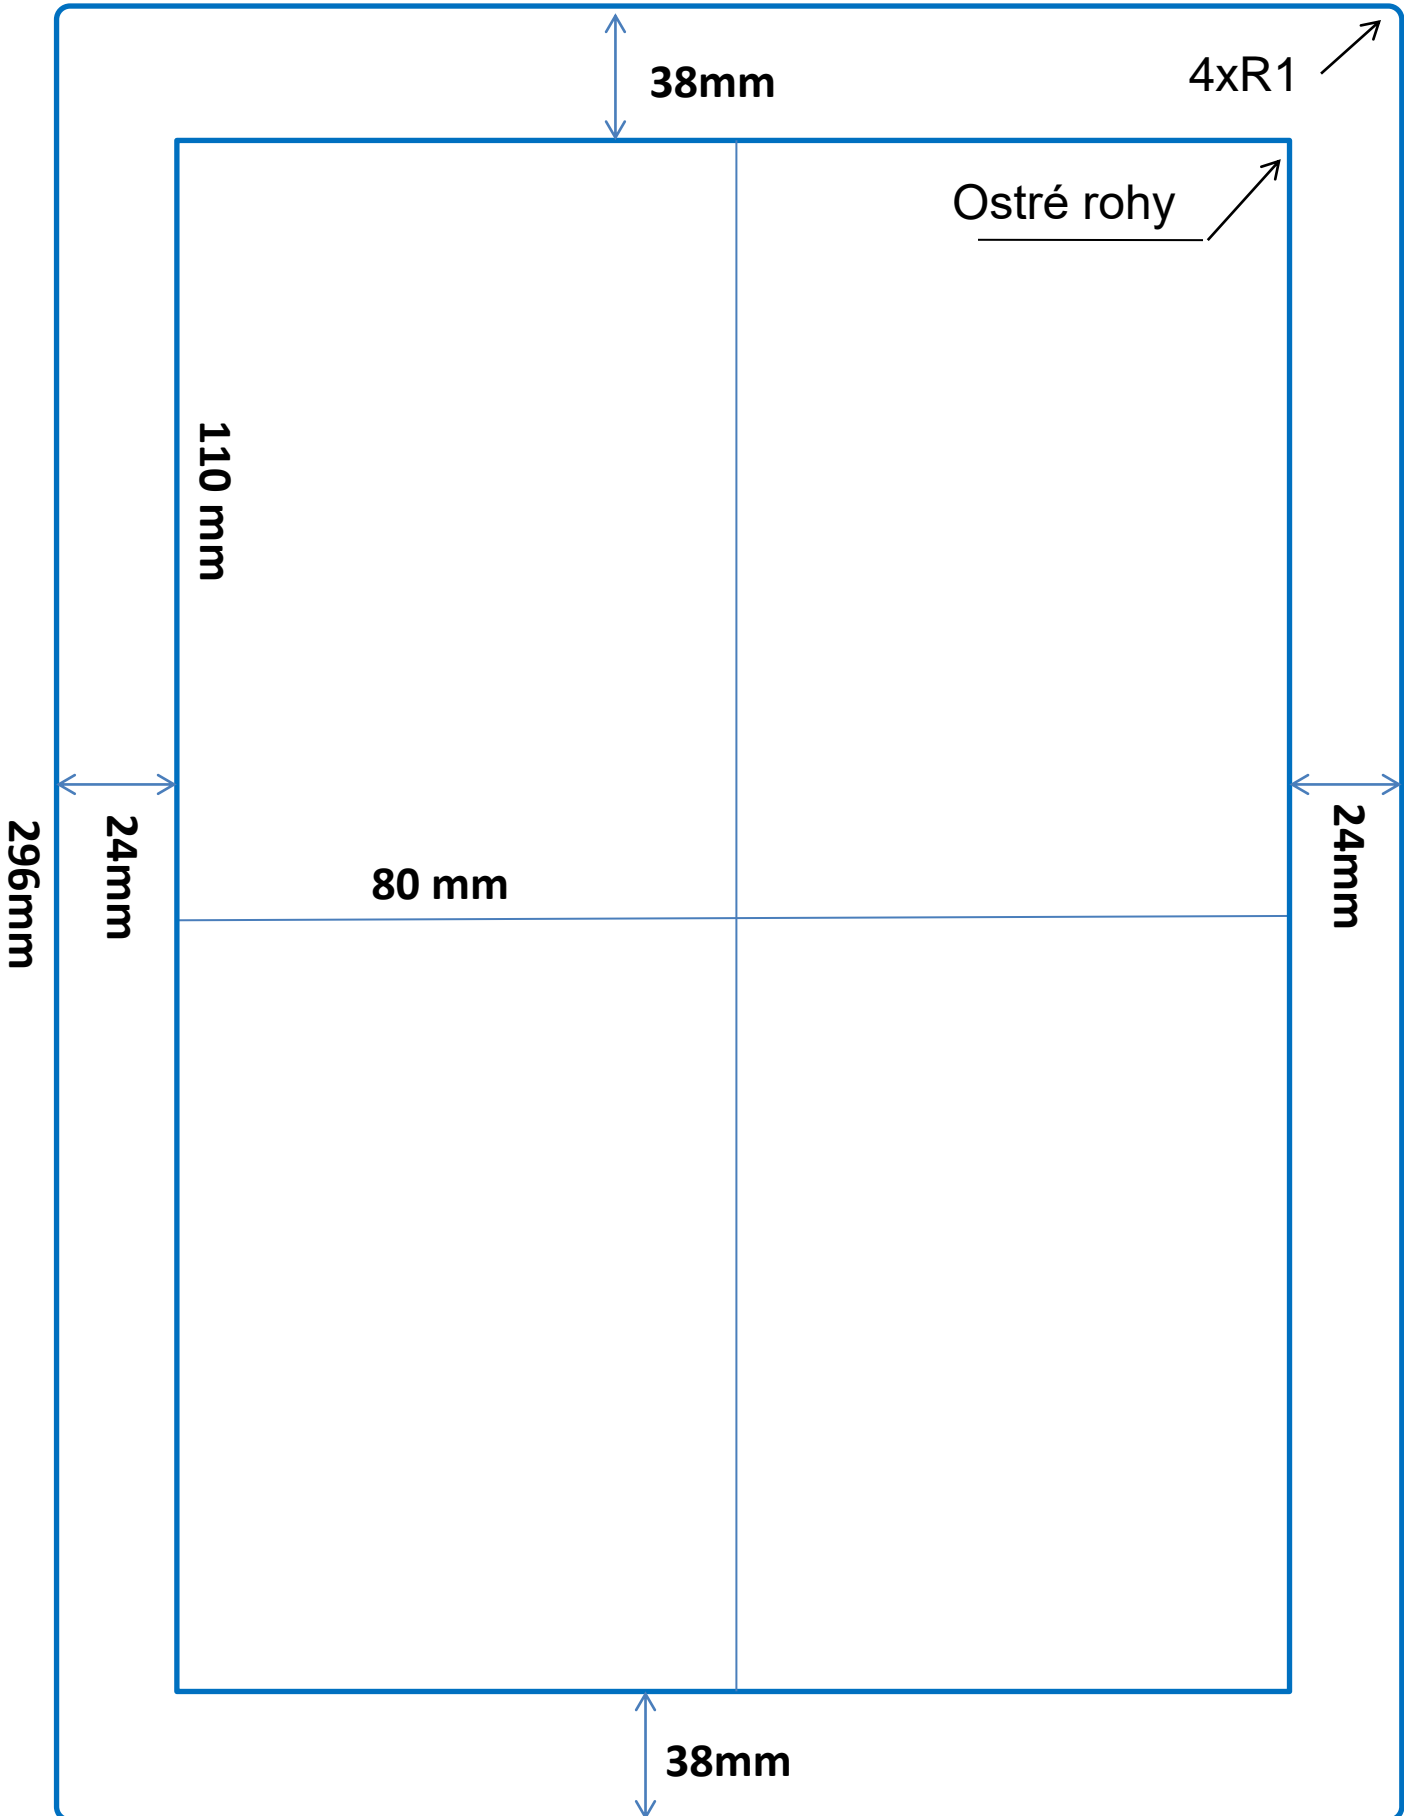

**80mm x 110mm, 2:2, 4 tvary**

38mm

4xR1

Ostré rohy

110 mm

80 mm

24mm

24mm

296mm

38mm