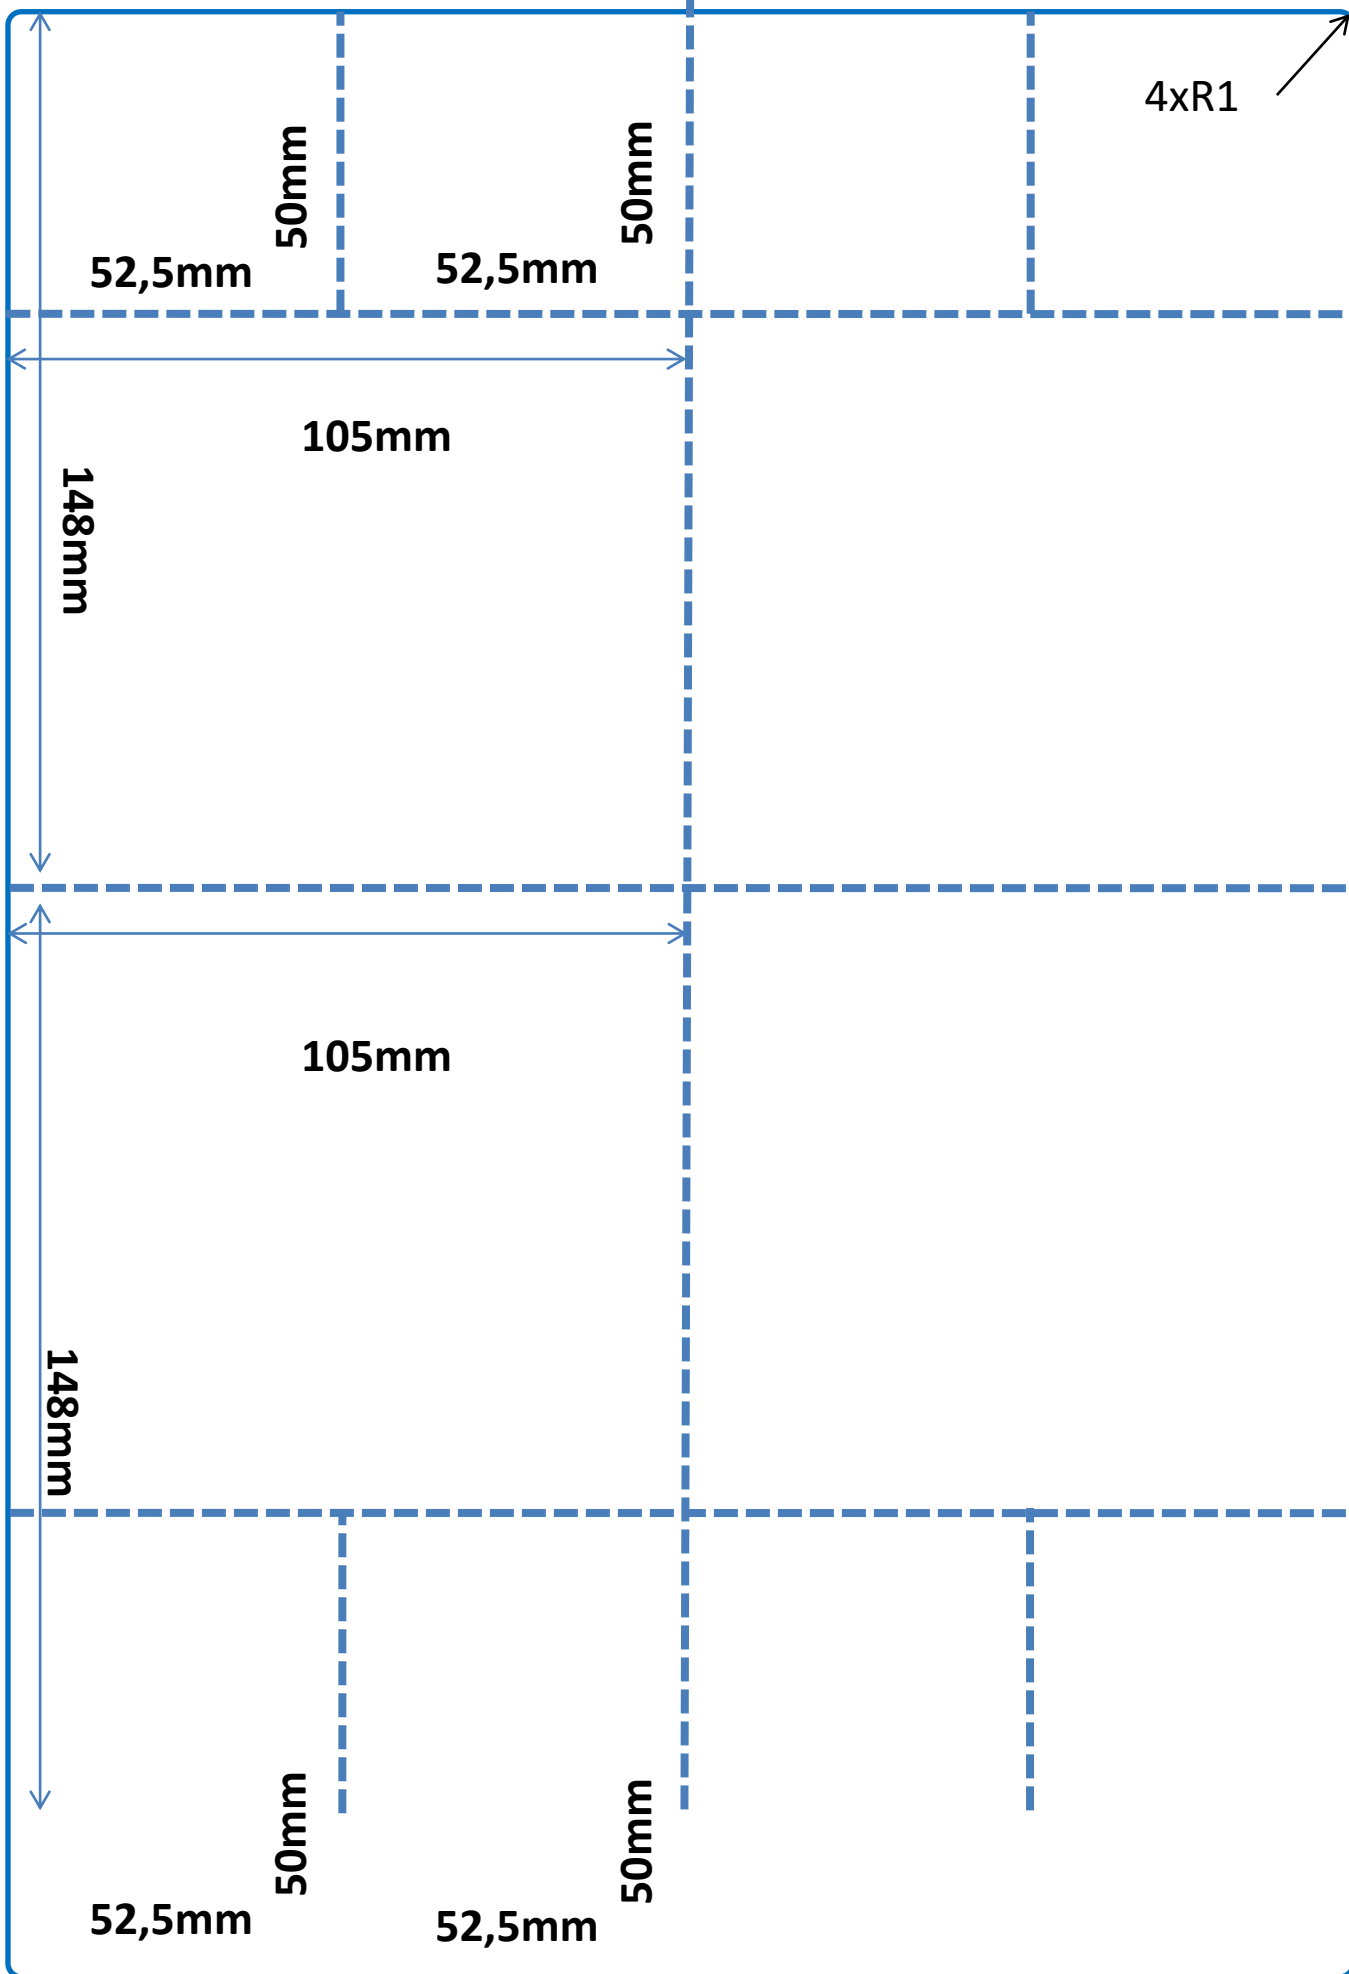

105mm x 148mm + perf., 2:2, 4 tvary

4xR1

50mm

52,5mm

52,5mm

50mm

105mm

148mm

105mm

148mm

50mm

52,5mm

52,5mm

50mm